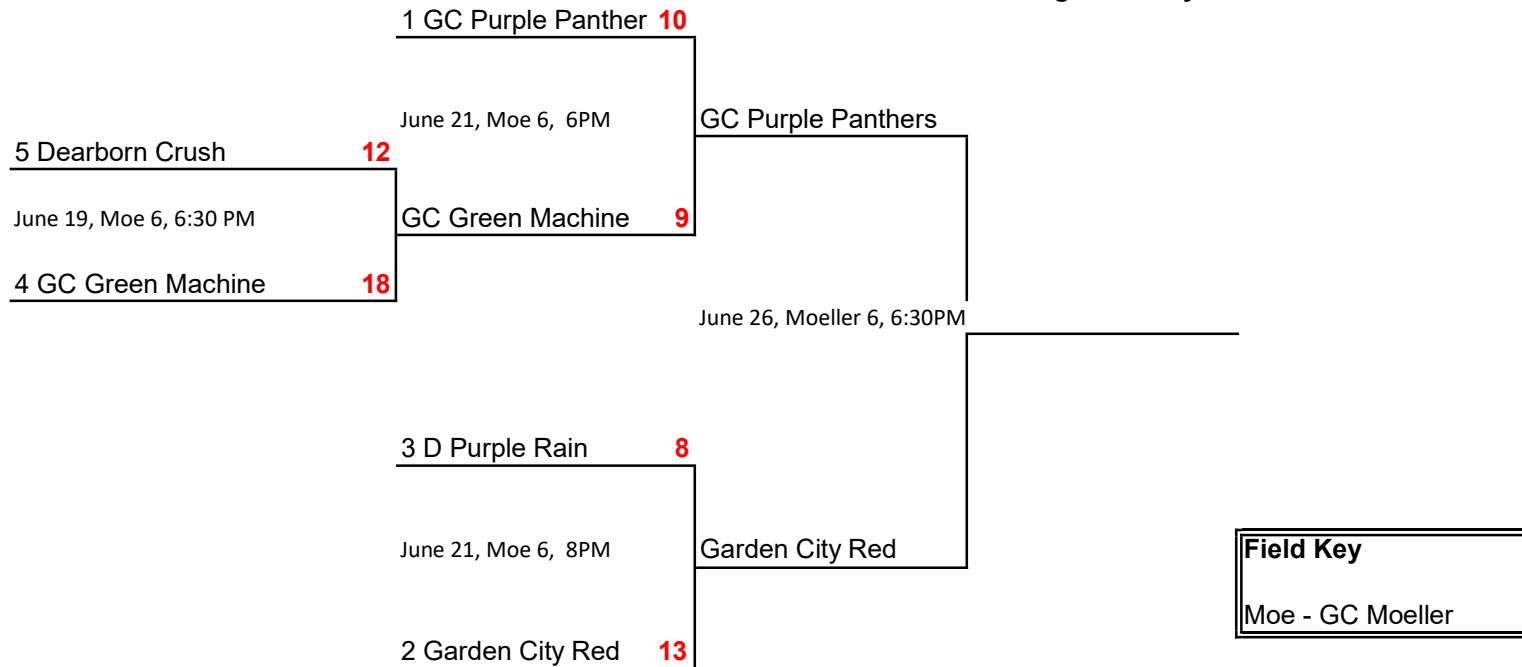

## Girls 10U Mustang 2018 Playoff Schedule

- There is a 2 hour time limit except for the finals. 2 minutes to get your team on the field or umpires may begin calling balls.
- Report all scores to [gcyabaseball@gmail.com](mailto:gcyabaseball@gmail.com)
- Better seed is home team.
- Pitchers may pitch 4 innings per game.
- One warm up pitch is a pitch. If a pitcher throws a pitch in an inning it is considered as one inning pitched, regardless of the number of batters put out that inning.
- Next inning begins when 3rd out is made in the previous inning.
- If a team is deemed to be stalling the umpire may declare it at the time of the offense and allow for extra time to finish the game.