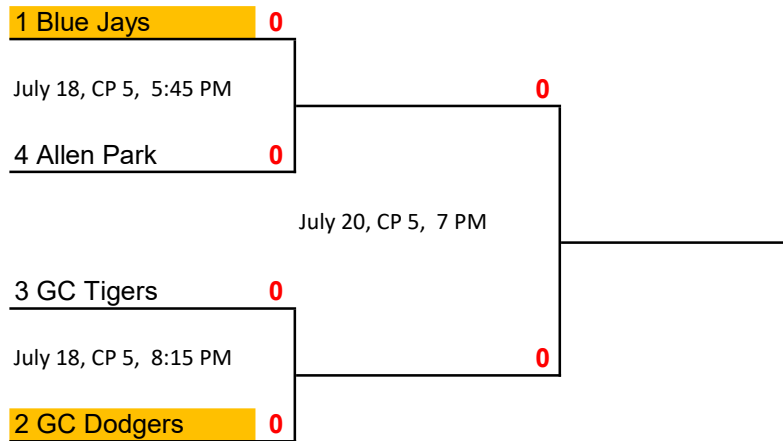

2022 Colt Playoffs

- Rules for the regular season are in effect with exceptions below. Coaches, see commissioner for any rule clarification.
- Rain Outs will be made up on next available date, no exceptions.
- Home team will be better seed. Identified in Orange.
- Only players approved by the commissioner are eligible for replacement, unauthorized players will disqualify a team.
- Teams will be allowed substitutes to bring the roster up to 9 players pending commissioner approval.
- If a team is deemed to be stalling the umpire may declare extra time to finish the game.
- Umpires are to enforce ejections for bad behavior by Players, Coaches and Fans.
- No new inning to start after 2:15 minutes.
- Play is suspended or game is over at 11 PM. This is subject to a legal length of a game.
- Games cannot end in a tie
- No pinch runners, not even for catchers. When players hustle, they can be ready for play.
- 5 warm up pitches for new pitchers, 3 warmup pitches for returning pitchers, 90 seconds to start an inning.
- Umpire may begin calling balls or strikes if a team is not ready to play in 90 seconds.